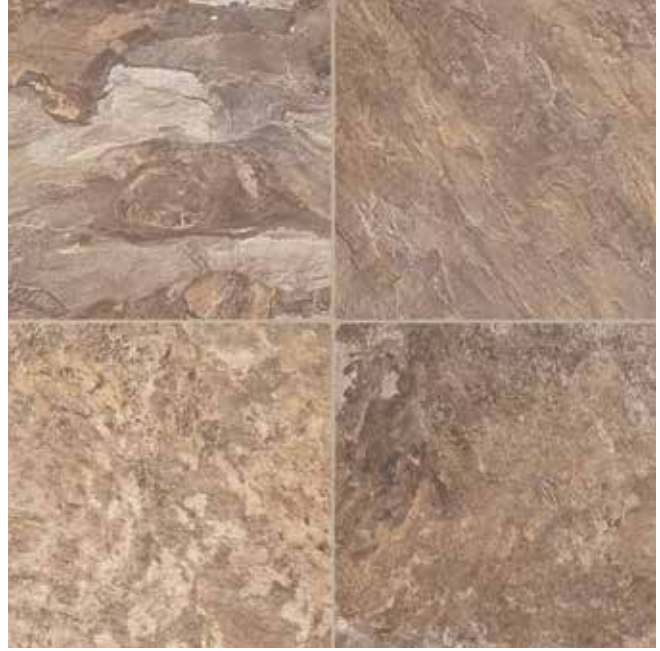

Sunrise

F6 Driftwood