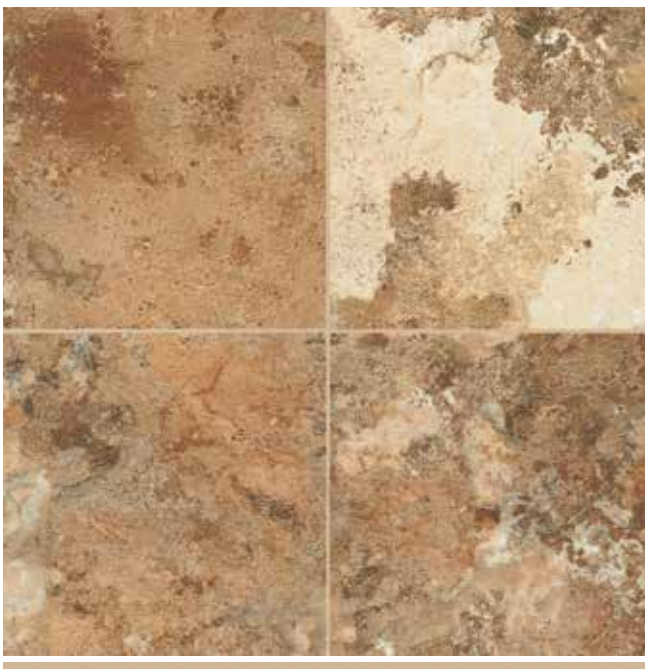

Honey Onyx

L12 Corn Silk

AVAILABLE SIZES	16" x 16"	12" x 12"	12" x 24"
Provincial Bisque	D4342	D2342	D7342
Honey Onyx	D4340	D2340	D7340

Suggested grout color shown under swatch. For more grout recommendations and selection tips, see page 50.