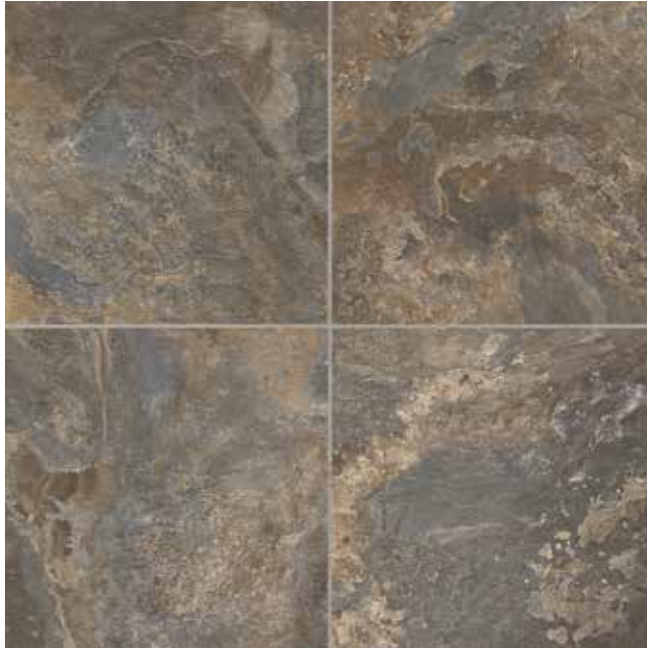

Allegheny Slate™

Vivid coloration and bold movement capture the essence of an untamed wilderness.

Italian Earth

B2 Smoke

Bronze Age

L12 Corn Silk

Copper Mountain

D4 Mushroom